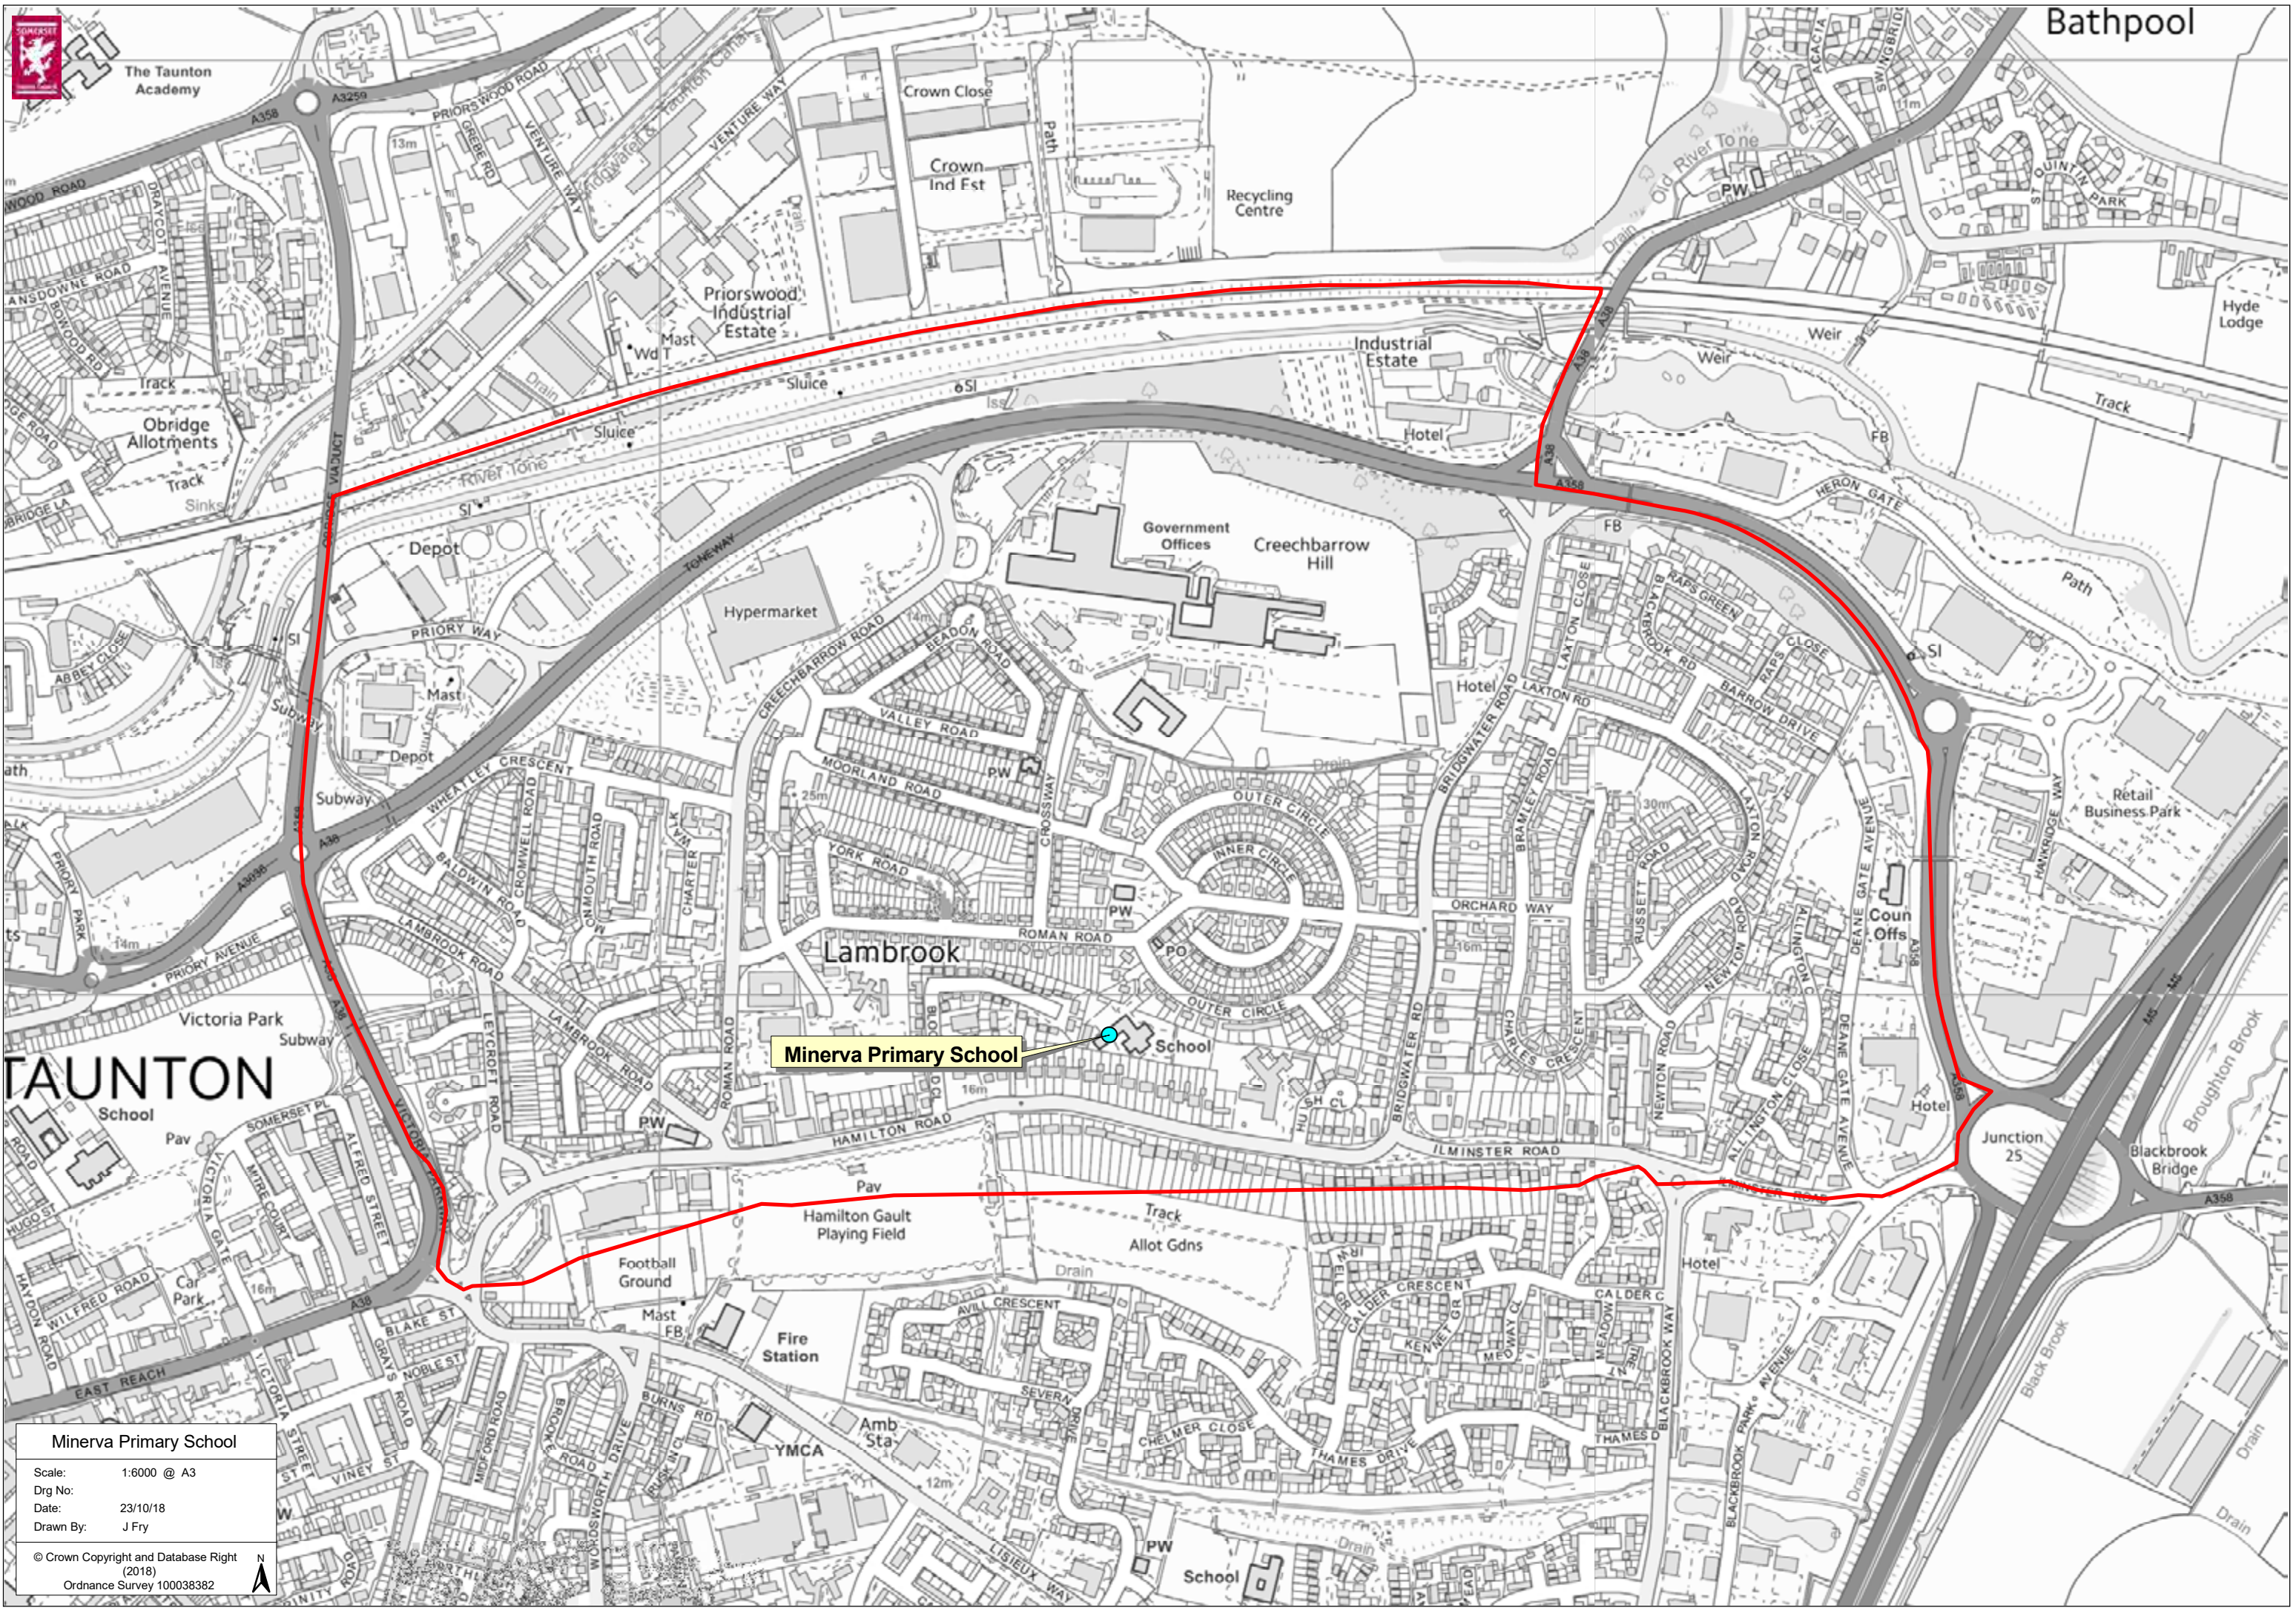

Bathpool

The Taunton Academy

Minerva Primary School

TAUNTON

Minerva Primary School

Scale: 1:6000 @ A3

Drg No:

Date: 23/10/18

Drawn By: J Fry

© Crown Copyright and Database Right (2018)
Ordnance Survey 100038382